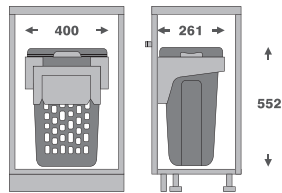

**SAY GOODBYE TO
CLUTTER WITH OUR
INNOVATIVE FLIP-DOWN
HAMPER OF LAUNDRY BIN**

FD Bin system

Laundry bin system flip down; Cabinet 450mm width; 35L capacity

CEMUX

- For cabinet 450mm width drawer
- For cabinet 270mm internal depth
- 1 plastic waste bins - 35L
- White colour
- 552mm height
- 400mm width
- 261mm depth

KB	Product dimensions	Item No.
450	400*261*552mm	MLFD45035W

FD Bin system

Laundry bin system flip down; Cabinet 450mm width; 48L capacity

- For cabinet 450mm width drawer
- For cabinet 355mm internal depth
- 1 plastic waste bins - 48L
- White colour
- 530mm height
- 400mm width
- 346mm depth

KB	Product dimensions	Item No.
450	400*346*530mm	MLFD45048W