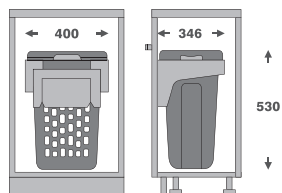

**SAY GOODBYE TO
CLUTTER WITH OUR
INNOVATIVE FLIP-DOWN
HAMPER OF LAUNDRY BIN**

FD Bin system

Laundry bin system flip down; Cabinet 450mm width; 35L capacity

CEMUX

- For cabinet 450mm width drawer
- For cabinet 270mm internal depth
- 1 plastic waste bins - 35L
- White colour
- 552mm height
- 400mm width
- 261mm depth

KB	Product dimensions	Item No.
450	400*261*552mm	MLFD45035W

FD Bin system

Laundry bin system flip down; Cabinet 450mm width; 48L capacity

- For cabinet 450mm width drawer
- For cabinet 355mm internal depth
- 1 plastic waste bins - 48L
- White colour
- 530mm height
- 400mm width
- 346mm depth

KB	Product dimensions	Item No.
450	400*346*530mm	MLFD45048W