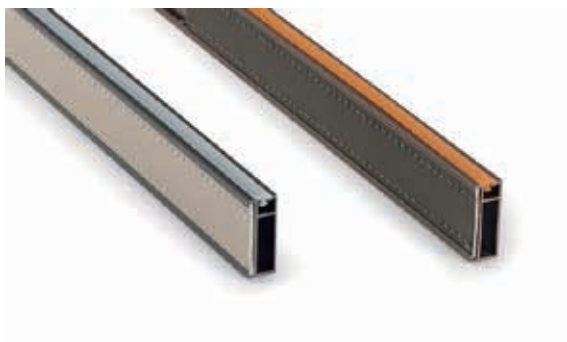

ALW Wardrobe System

Rail - WR01 leather surface

CEMUX