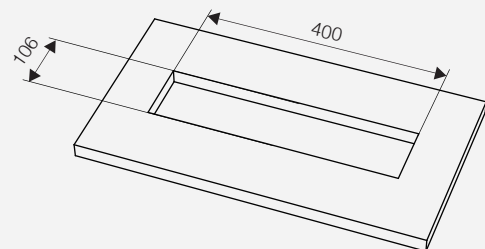

ELECTRICAL ROTARY SOCKET

Furniture Socket

Electrical Rotary Socket

CEMUX

- Electrical Rotary Socket; 230V
- Black colour in body, end caps and modules
- Product size: 430x110x110mm
- Cutting size: 400x106mm
- Modules include:
 - 1x HDMI+USB C data
 - 3x French power
 - 1x Wireless & charger USB A+C

Wireless
charger

USB A
USB C

HDMI

USB C
data

French power

2.0 m

Item No.	Colour	Modules
ECK03EUFB-02B	Black	1x HDMI+USB C data 3x French power 1x Wireless & charger USB A+C

Product size and cutting size

WIRELESS CHARGER

Furniture Socket

Wireless and USB A+C charger

CEMUX

- Wireless and USB A+C charger
- Black/White colour
- Product size: $\phi 90 \times 58 \text{mm}$
- Cutting size: $\phi 80 \text{mm}$
- Modules include:
 - 1x Wireless & charger USB A+C