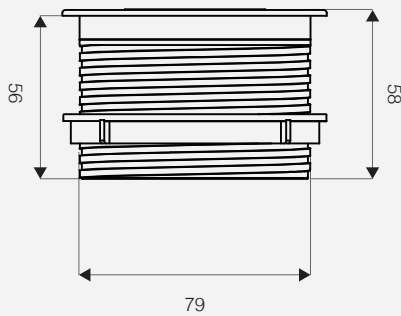

ELECTRICAL ROTARY SOCKET

Furniture Socket

Electrical Rotary Socket

CEMUX

- Electrical Rotary Socket; 230V
- Black colour in body, end caps and modules
- Product size: 430x110x110mm
- Cutting size: 400x106mm
- Modules include:
 - 1x HDMI+USB C data
 - 3x French power
 - 1x Wireless & charger USB A+C

Wireless
charger

USB A
USB C

HDMI

USB C
data

French power

2.0 m

Item No.	Colour	Modules
ECK03EUFB-02B	Black	1x HDMI+USB C data 3x French power 1x Wireless & charger USB A+C

Product size and cutting size

WIRELESS CHARGER

Furniture Socket

Wireless and USB A+C charger

CEMUX

- Wireless and USB A+C charger
- Black/White colour
- Product size: $\phi 90 \times 58 \text{mm}$
- Cutting size: $\phi 80 \text{mm}$
- Modules include:
 - 1x Wireless & charger USB A+C

Wireless
charger

USB A
USB C

Item No.	Colour	Modules
ECK10REUFB-03	Black	1x Wireless & charger USB A+C
ECK10REUFW-03	White	1x Wireless & charger USB A+C

Product size and cutting size

WIRELESS CHARGER

Furniture Socket