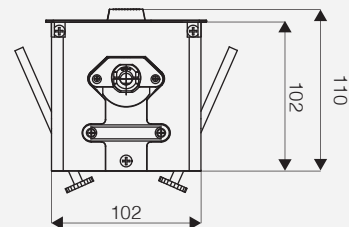

**BUILT-IN
SOCKET**

Furniture Socket

Built-in Socket

CEMUX

- Built-in Socket; 230V
- Black colour in body, end caps and modules
- Product size: 309x81x43mm
- Cutting size: 289.5x72mm
- Modules include:
 - 2x Cat 6 data
 - 1x HDMI+USB C data
 - 3x French power
 - 1x PD20W fast charger USB A+C

ELECTRICAL ROTARY SOCKET

Furniture Socket

Electrical Rotary Socket

CEMUX

- Electrical Rotary Socket; 230V
- Black colour in body, end caps and modules
- Product size: 430x110x110mm
- Cutting size: 400x106mm
- Modules include:
 - 1x HDMI+USB C data
 - 3x French power
 - 1x Wireless & charger USB A+C

Wireless
charger

USB A
USB C

HDMI

USB C
data

French power

2.0 m

Item No.	Colour	Modules
ECK03EUFB-02B	Black	1x HDMI+USB C data 3x French power 1x Wireless & charger USB A+C

Product size and cutting size

WIRELESS CHARGER

Furniture Socket

Wireless and USB A+C charger

CEMUX

- Wireless and USB A+C charger
- Black/White colour
- Product size: $\phi 90 \times 58 \text{mm}$
- Cutting size: $\phi 80 \text{mm}$
- Modules include:
 - 1x Wireless & charger USB A+C