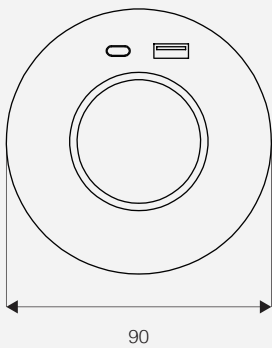

ELECTRICAL ROTARY SOCKET

Furniture Socket

Electrical Rotary Socket

CEMUX

- Electrical Rotary Socket; 230V
- Black colour in body, end caps and modules
- Product size: 430x110x110mm
- Cutting size: 400x106mm
- Modules include:
 - 1x HDMI+USB C data
 - 3x French power
 - 1x Wireless & charger USB A+C

Wireless
charger

USB A
USB C

HDMI

USB C
data

French power

2.0 m

Item No.	Colour	Modules
ECK03EUFB-02B	Black	1x HDMI+USB C data 3x French power 1x Wireless & charger USB A+C

Product size and cutting size

WIRELESS CHARGER

Furniture Socket

Wireless and USB A+C charger

CEMUX

- Wireless and USB A+C charger
- Black/White colour
- Product size: $\phi 90 \times 58 \text{mm}$
- Cutting size: $\phi 80 \text{mm}$
- Modules include:
 - 1x Wireless & charger USB A+C

Wireless
charger

USB A
USB C

Item No.	Colour	Modules
ECK10REUFB-03	Black	1x Wireless & charger USB A+C
ECK10REUFW-03	White	1x Wireless & charger USB A+C

Product size and cutting size

WIRELESS CHARGER

Furniture Socket