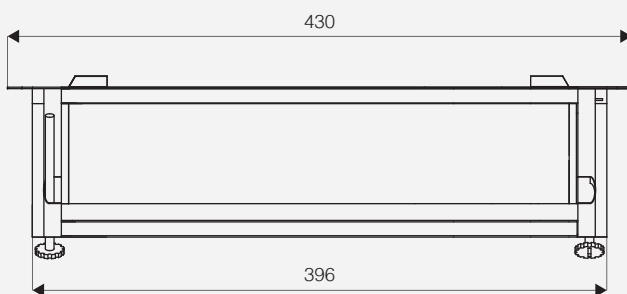

ELECTRICAL ROTARY SOCKET

Furniture Socket

Electrical Rotary Socket

CEMUX

- Electrical Rotary Socket; 230V
- Black colour in body, end caps and modules
- Product size: 430x110x110mm
- Cutting size: 400x106mm
- Modules include:
 - 1x HDMI+USB C data
 - 3x French power
 - 1x Wireless & charger USB A+C

Wireless
charger

USB A
USB C

HDMI

USB C
data

French power

2.0 m

Item No.	Colour	Modules
ECK03EUFB-02B	Black	1x HDMI+USB C data 3x French power 1x Wireless & charger USB A+C

Product size and cutting size

WIRELESS CHARGER

Furniture Socket

Wireless and USB A+C charger

CEMUX

- Wireless and USB A+C charger
- Black/White colour
- Product size: $\phi 90 \times 58 \text{mm}$
- Cutting size: $\phi 80 \text{mm}$
- Modules include:
 - 1x Wireless & charger USB A+C