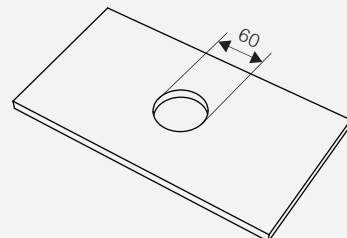

Product size and cutting size