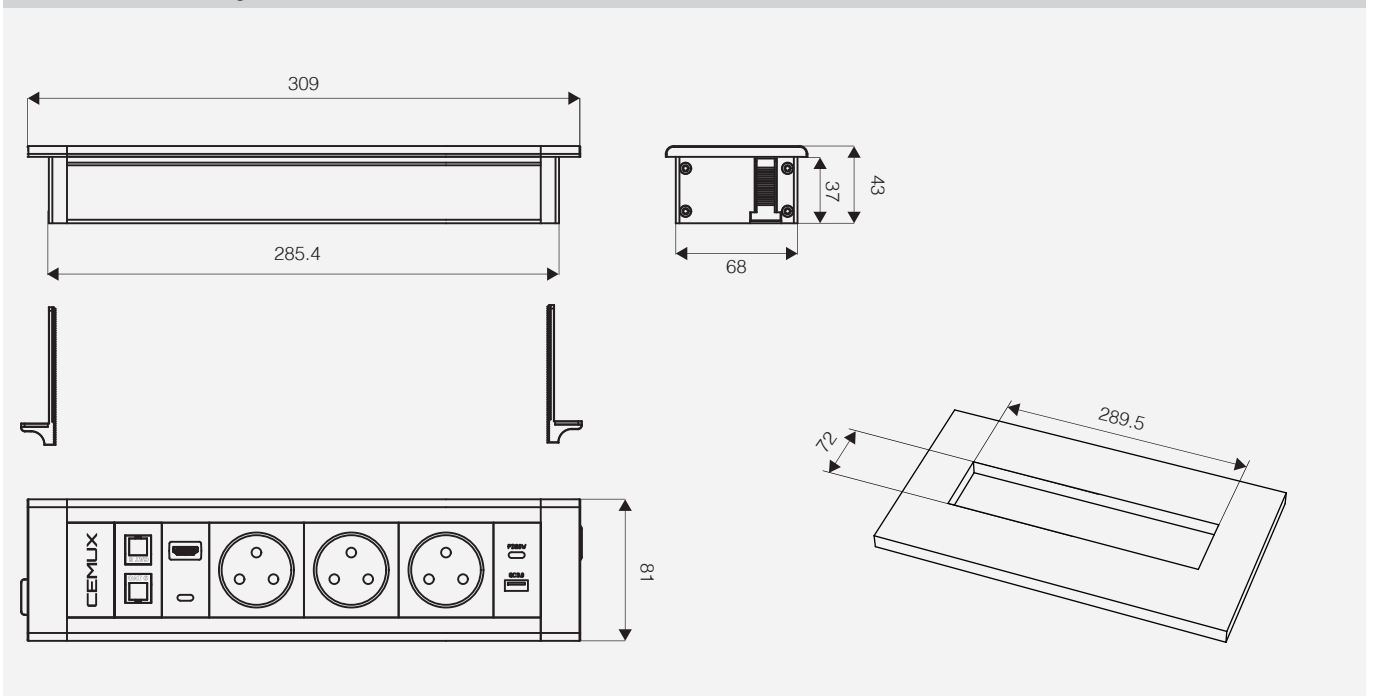

**BUILT-IN
SOCKET**

Furniture Socket

Built-in Socket

CEMUX

- Built-in Socket; 230V
- Black colour in body, end caps and modules
- Product size: 309x81x43mm
- Cutting size: 289.5x72mm
- Modules include:
 - 2x Cat 6 data
 - 1x HDMI+USB C data
 - 3x French power
 - 1x PD20W fast charger USB A+C

ELECTRICAL ROTARY SOCKET

Furniture Socket

Electrical Rotary Socket

CEMUX

- Electrical Rotary Socket; 230V
- Black colour in body, end caps and modules
- Product size: 430x110x110mm
- Cutting size: 400x106mm
- Modules include:
 - 1x HDMI+USB C data
 - 3x French power
 - 1x Wireless & charger USB A+C