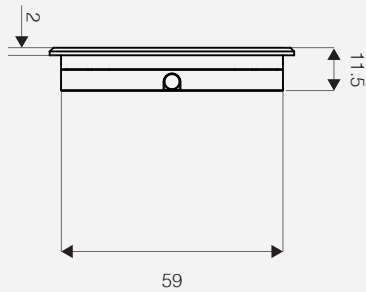

Wireless charger

- Wireless charger
- Black/White colour
- Product size: $\phi 65 \times 11.5 \text{mm}$
- Cutting size: $\phi 60 \text{mm}$
- Modules include:
 - 1x Wireless charger

Wireless
charger

Item No.	Colour	Modules
ECK10MEUFB-04	Black	1x Wireless charger
ECK10MEUFW-04	White	1x Wireless charger

Product size and cutting size

For more information, please visit CEMUX.CO.UK
or contact us email CEMUX@CEMUX.CO.UK

CEMUX
LIVE YOUR LIFE

CEMUX TECHNOLOGY IRELAND

Kilkeary,
Nenagh,
Co. Tipperary
Ireland
Tel: 00353 67 31471