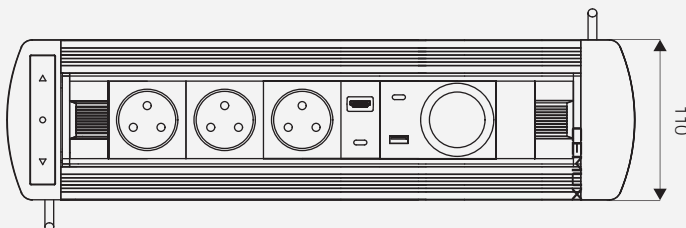

ELECTRICAL ROTARY SOCKET

Furniture Socket

Electrical Rotary Socket

CEMUX

- Electrical Rotary Socket; 230V
- Black colour in body, end caps and modules
- Product size: 430x110x110mm
- Cutting size: 400x106mm
- Modules include:
 - 1x HDMI+USB C data
 - 3x French power
 - 1x Wireless & charger USB A+C

Wireless
charger

USB A
USB C

HDMI

USB C
data

French power

2.0 m

Item No.	Colour	Modules
ECK03EUFB-02B	Black	1x HDMI+USB C data 3x French power 1x Wireless & charger USB A+C

Product size and cutting size

WIRELESS CHARGER

Furniture Socket

Wireless and USB A+C charger

CEMUX

- Wireless and USB A+C charger
- Black/White colour
- Product size: $\phi 90 \times 58 \text{mm}$
- Cutting size: $\phi 80 \text{mm}$
- Modules include:
 - 1x Wireless & charger USB A+C

Wireless
charger

USB A
USB C

Item No.	Colour	Modules
ECK10REUFB-03	Black	1x Wireless & charger USB A+C
ECK10REUFW-03	White	1x Wireless & charger USB A+C

Product size and cutting size

WIRELESS CHARGER

Furniture Socket