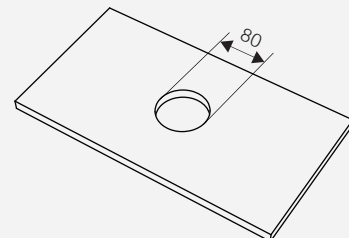

ELECTRICAL ROTARY SOCKET

Furniture Socket

Electrical Rotary Socket

CEMUX

- Electrical Rotary Socket; 230V
- Black colour in body, end caps and modules
- Product size: 430x110x110mm
- Cutting size: 400x106mm
- Modules include:
 - 1x HDMI+USB C data
 - 3x French power
 - 1x Wireless & charger USB A+C

Wireless
charger

USB A
USB C

HDMI

USB C
data

French power

2.0 m

Item No.	Colour	Modules
ECK03EUFB-02B	Black	1x HDMI+USB C data 3x French power 1x Wireless & charger USB A+C

Product size and cutting size

WIRELESS CHARGER

Furniture Socket

Wireless and USB A+C charger

CEMUX

- Wireless and USB A+C charger
- Black/White colour
- Product size: $\phi 90 \times 58 \text{mm}$
- Cutting size: $\phi 80 \text{mm}$
- Modules include:
 - 1x Wireless & charger USB A+C

Wireless
charger

USB A
USB C

Item No.	Colour	Modules
ECK10REUFB-03	Black	1x Wireless & charger USB A+C
ECK10REUFW-03	White	1x Wireless & charger USB A+C

Product size and cutting size

WIRELESS CHARGER

Furniture Socket