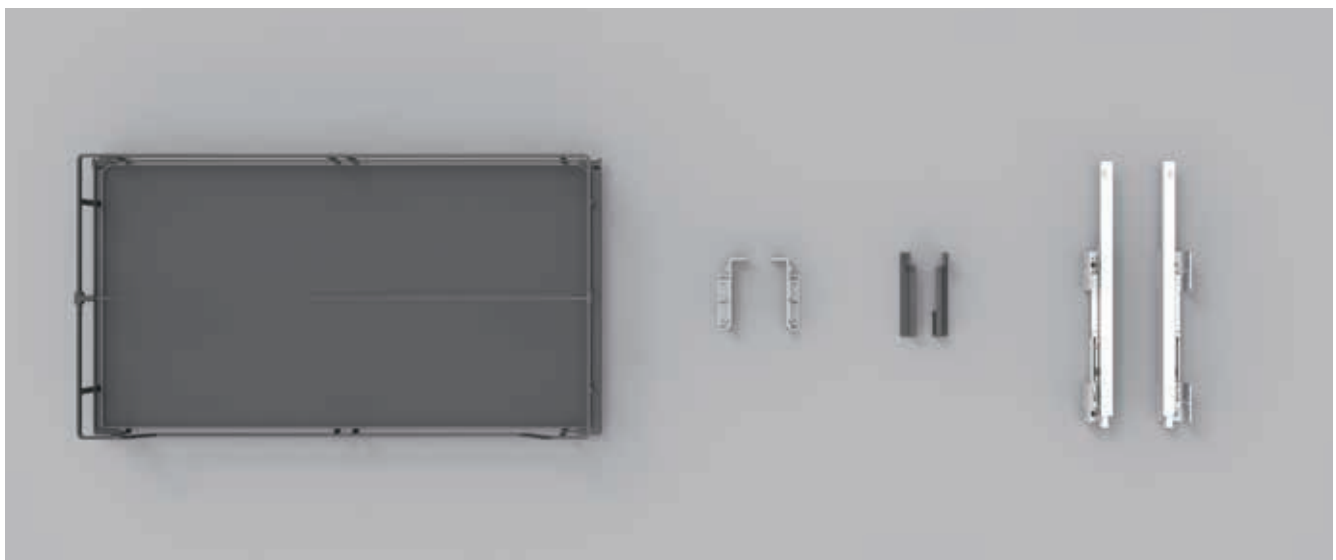

Base unit

Pull-out basket

- Cabinet width: 600mm; 700mm; 750mm; 800mm; 900mm
- Installed height: ≥650 mm
- Installed depth: ≥550 mm
- Package: 1 set
- Including:
 - 1 pc basket
 - 1 set slides
 - 1 set slide connectors
 - 1 set door connectors
 - 1 set cover caps

Components

Order information

KB	Product dimensions	Description	Item No.
600	529*451.5*128mm	Soft-close	SBP01600G
700	629*451.5*128mm	Soft-close	SBP01700G
750	679*451.5*128mm	Soft-close	SBP01750G
800	729*451.5*128mm	Soft-close	SBP01800G
900	829*451.5*128mm	Soft-close	SBP01900G

Base unit

Side slim pull-out basket

- Cabinet width: 150mm; 200mm
- Installed height: ≥650 mm
- Installed depth: ≥500 mm
- Package: 1 set
- Including:
 - 1 set basket with frame
 - 1 set slides

Components