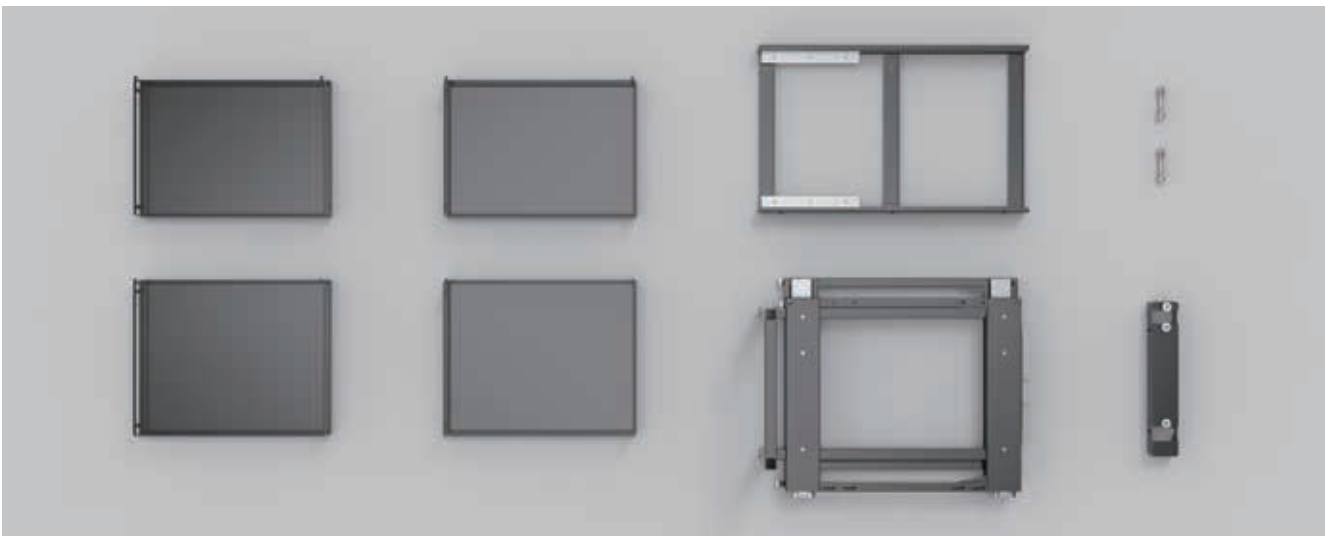

Components

Order information

KB	Product dimensions	Description	Item No.
900	607*503*613mm	Left & right handed door; soft-close	SCP01900G