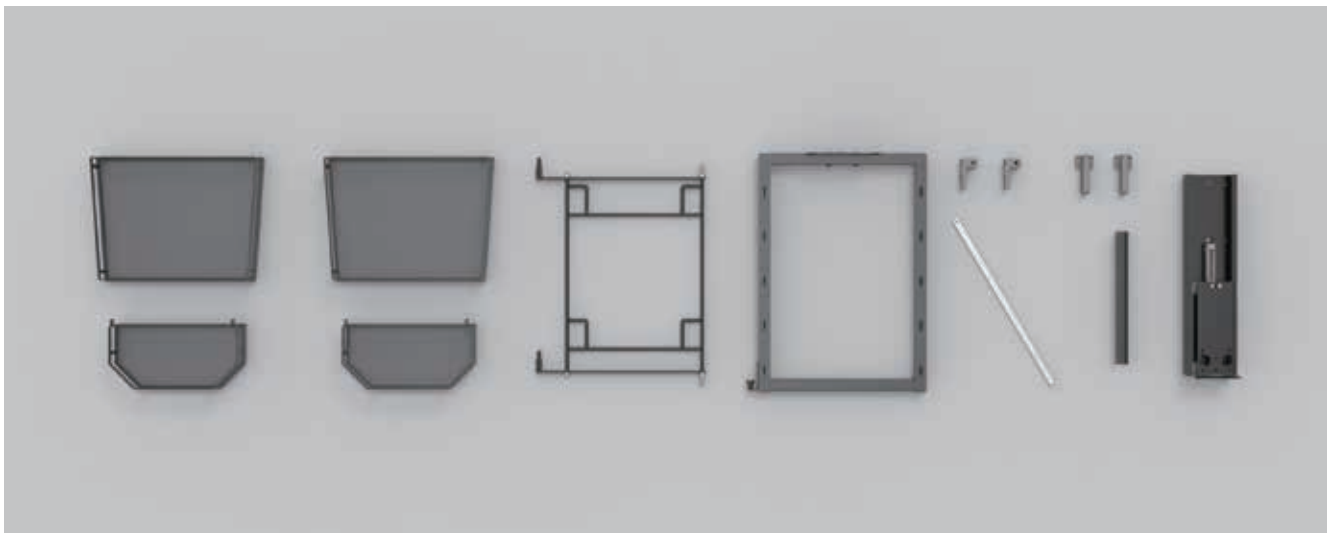

Base unit

Side slim pull-out basket

- Cabinet width: 150mm; 200mm
- Installed height: ≥650 mm
- Installed depth: ≥500 mm
- Package: 1 set
- Including:
 - 1 set basket with frame
 - 1 set slides

Components

Base unit

Swing out basket

- Cabinet width: 450mm; 600mm
- Installed height: ≥650 mm
- Installed depth: ≥550 mm
- Package: 1 set
- Including:
 - 1 set slides
 - 1 set cover clip
 - 2 pcs “L” plate
 - 1 pc connect bar
 - 1 set door frame
 - 1 pc main frame
 - 2 pcs rear basket
 - 2 pcs door basket

Components

Order information

KB	Product dimensions	Description	Item No.
450	243*473*502mm	Left hand side mounted; soft-close	SBW01450GL
600	343*473*502mm	Left hand side mounted; soft-close	SBW01600GL
450	243*473*502mm	Right hand side mounted; soft-close	SBW01450GR
600	343*473*502mm	Right hand side mounted; soft-close	SBW01600GR

Base unit

Side pull-out basket

- Cabinet width: 200mm; 300mm
- Installed height: ≥650 mm
- Installed depth: ≥550 mm
- Package: 1 set
- Including:
 - 1 set frame with door connector
 - 2 pcs storage basket