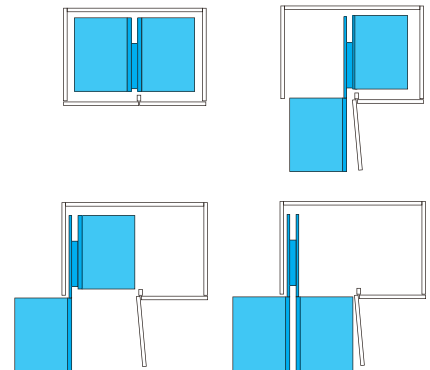

Components

Order information

KB	Product dimensions	Description	Item No.
900	864-964*500*530mm	Left & right handed door; soft-close	SCS01900G

Corner unit

Magic pull-out corner (Both left & right)

- Cabinet width: 900mm
- Installed height: ≥650 mm
- Installed depth: ≥550 mm
- Package: 1 set
- Including:
 - 1 set frame
 - 1 set bottom frame
 - 2 set holders
 - 2 pcs rear baskets
 - 2 pcs front baskets
 - 1 pc limit

Components

Order information

KB	Product dimensions	Description	Item No.
900	607*503*613mm	Left & right handed door; soft-close	SCP01900G

Larder unit

Tall pull-out basket

- Cabinet width: 150mm; 200mm; 300mm; 400mm
- Package: 1 set
- Including:
 - 4/5/6 pcs baskets
 - 4/5/6 basket connector
 - 1 pc reinforcement bracket
 - 2 pcs door connector
 - 1 pc frame
 - 1 pc top rail
 - 1 pc bottom rail

Components

Order information

KB	Product dimensions	Description	Item No.
150	100*490*1270-1570mm	4 layer basket; soft-close	STP014150G
150	100*490*1570-1870mm	5 layer basket; soft-close	STP015150G
150	100*490*1770-2070mm	5 layer basket; soft-close	STP025150G
150	100*490*1970-2270mm	6 layer basket; soft-close	STP016150G
200	150*490*1270-1570mm	4 layer basket; soft-close	STP014200G
200	150*490*1570-1870mm	5 layer basket; soft-close	STP015200G
200	150*490*1770-2070mm	5 layer basket; soft-close	STP025200G
200	150*490*1970-2270mm	6 layer basket; soft-close	STP016200G
300	250*490*1270-1570mm	4 layer basket; soft-close	STP014300G
300	250*490*1570-1870mm	5 layer basket; soft-close	STP015300G
300	250*490*1770-2070mm	5 layer basket; soft-close	STP025300G
300	250*490*1970-2270mm	6 layer basket; soft-close	STP016300G
400	350*490*1270-1570mm	4 layer basket; soft-close	STP014400G
400	350*490*1570-1870mm	5 layer basket; soft-close	STP015400G
400	350*490*1770-2070mm	5 layer basket; soft-close	STP025400G
400	350*490*1970-2270mm	6 layer basket; soft-close	STP016400G