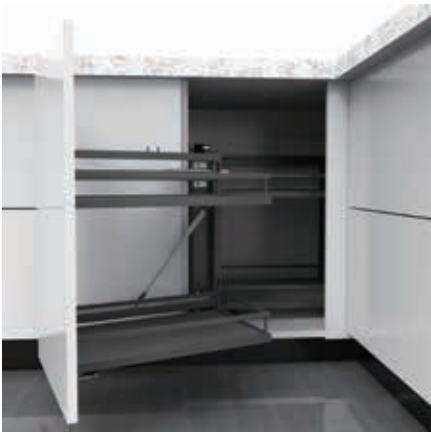

Corner unit

Magic swing-out corner (Both left & right)

- Cabinet width: 900mm
- Installed height: ≥650 mm
- Installed depth: ≥550 mm
- Package: 1 set
- Including:
  - 1 set rear frame kit
  - 1 set side frame kit
  - 1 set linkage
  - 2 sets door connector
  - 1 set door reinforcement connectors
  - 2 pcs rear baskets
  - 2 pcs front baskets