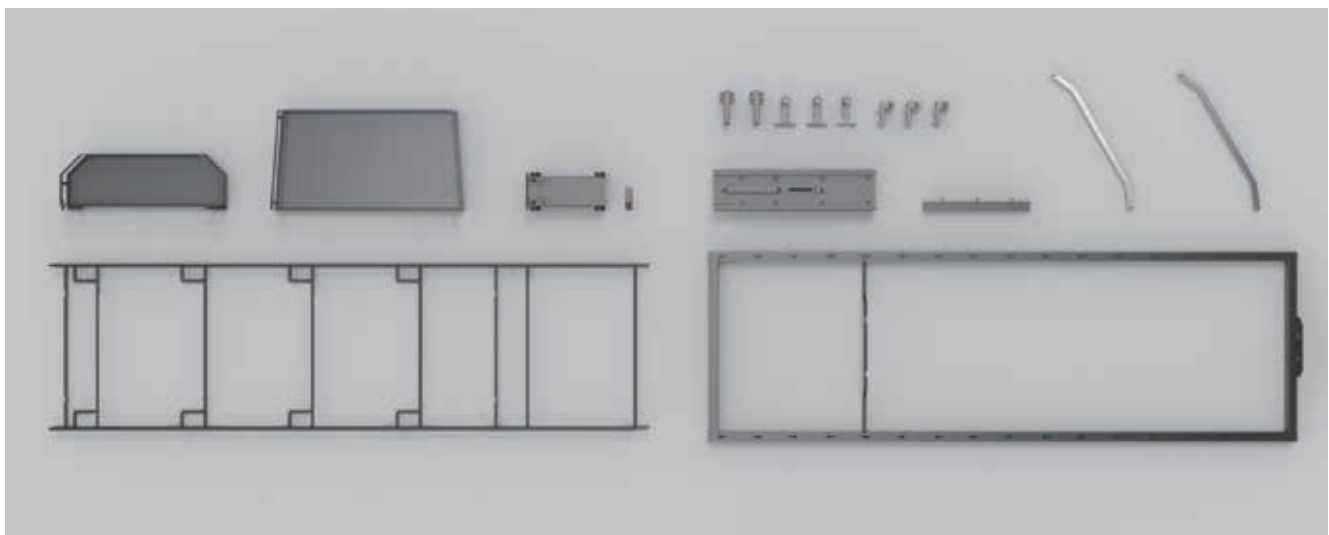

Components

Order information

KB	Product dimensions	Description	Item No.
450	410*500*1070mm	3 layer basket; soft-close	STS013450G
450	410*500*1320mm	4 layer basket; soft-close	STS014450G
450	410*500*1570mm	5 layer basket; soft-close	STS015450G
450	410*500*1820mm	6 layer basket; soft-close	STS016450G
600	560*500*1070mm	3 layer basket; soft-close	STS013600G
600	560*500*1320mm	4 layer basket; soft-close	STS014600G
600	560*500*1570mm	5 layer basket; soft-close	STS015600G
600	560*500*1820mm	6 layer basket; soft-close	STS016600G