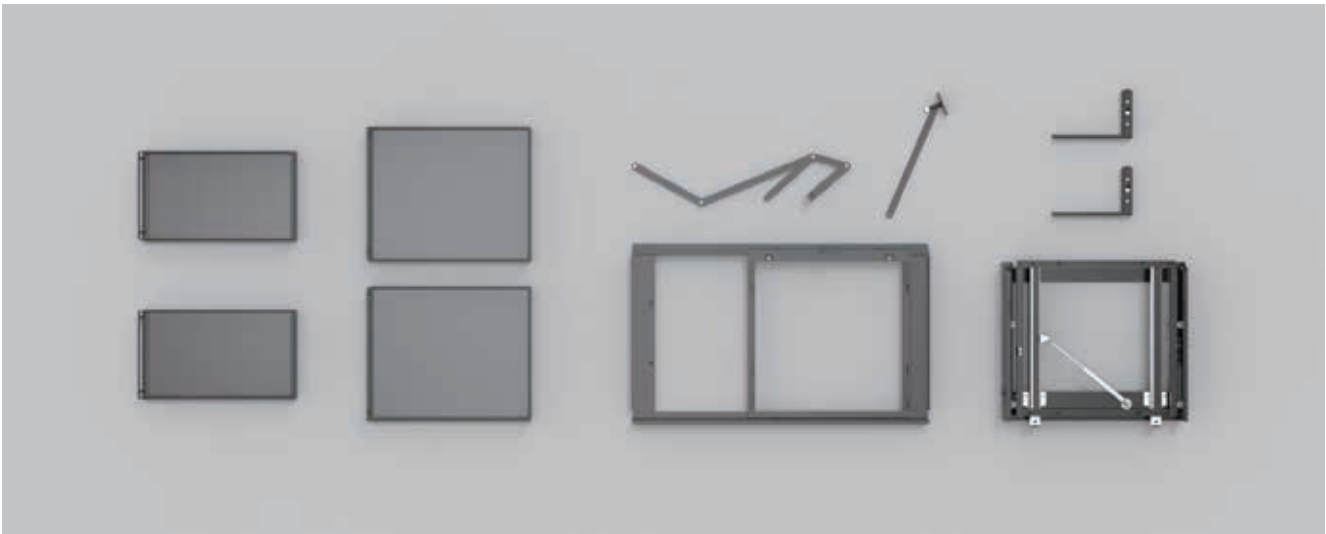

KB	Product dimensions	Description	Item No.
300	243*473*502mm	Slide on the bottom mounted	SBP03300G
400	343*473*502mm	Slide on the bottom mounted	SBP03400G

Corner unit

Magic swing-out corner (Both left & right)

Components

Order information

KB	Product dimensions	Description	Item No.
900	864-964*500*530mm	Left & right handed door; soft-close	SCS01900G

Corner unit

Magic pull-out corner (Both left & right)

- Cabinet width: 900mm
- Installed height: ≥650 mm
- Installed depth: ≥550 mm
- Package: 1 set
- Including:
 - 1 set frame
 - 1 set bottom frame
 - 2 set holders
 - 2 pcs rear baskets
 - 2 pcs front baskets
 - 1 pc limit