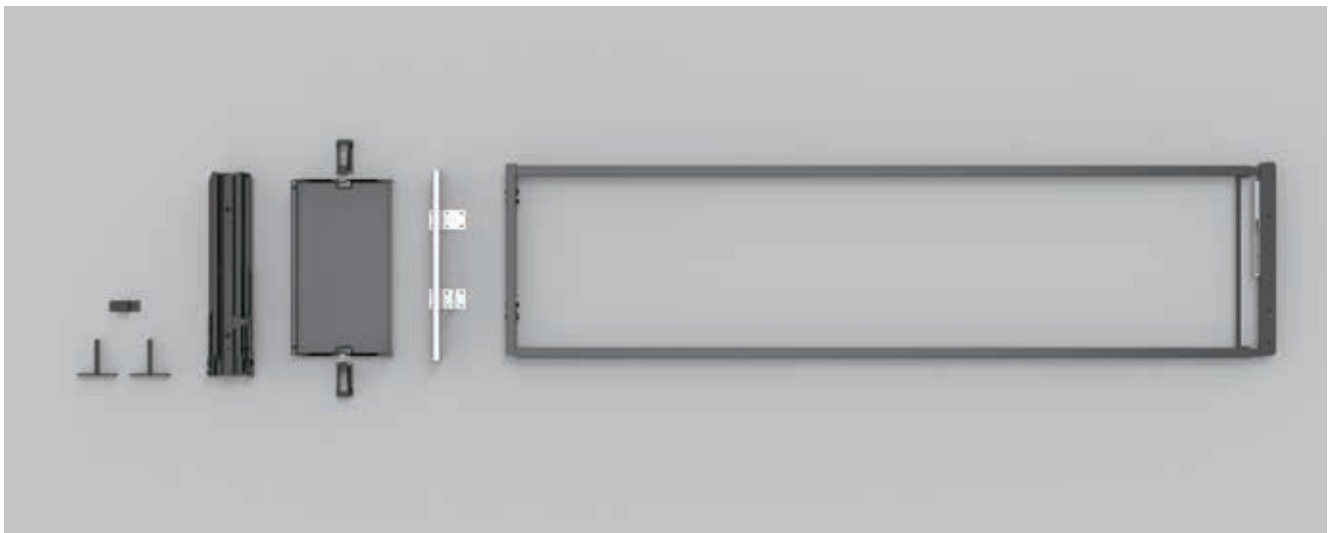

Components

Order information

KB	Product dimensions	Description	Item No.
150	100*490*1270-1570mm	4 layer basket; soft-close	STP014150G
150	100*490*1570-1870mm	5 layer basket; soft-close	STP015150G
150	100*490*1770-2070mm	5 layer basket; soft-close	STP025150G
150	100*490*1970-2270mm	6 layer basket; soft-close	STP016150G
200	150*490*1270-1570mm	4 layer basket; soft-close	STP014200G
200	150*490*1570-1870mm	5 layer basket; soft-close	STP015200G
200	150*490*1770-2070mm	5 layer basket; soft-close	STP025200G
200	150*490*1970-2270mm	6 layer basket; soft-close	STP016200G
300	250*490*1270-1570mm	4 layer basket; soft-close	STP014300G
300	250*490*1570-1870mm	5 layer basket; soft-close	STP015300G
300	250*490*1770-2070mm	5 layer basket; soft-close	STP025300G
300	250*490*1970-2270mm	6 layer basket; soft-close	STP016300G
400	350*490*1270-1570mm	4 layer basket; soft-close	STP014400G
400	350*490*1570-1870mm	5 layer basket; soft-close	STP015400G
400	350*490*1770-2070mm	5 layer basket; soft-close	STP025400G
400	350*490*1970-2270mm	6 layer basket; soft-close	STP016400G